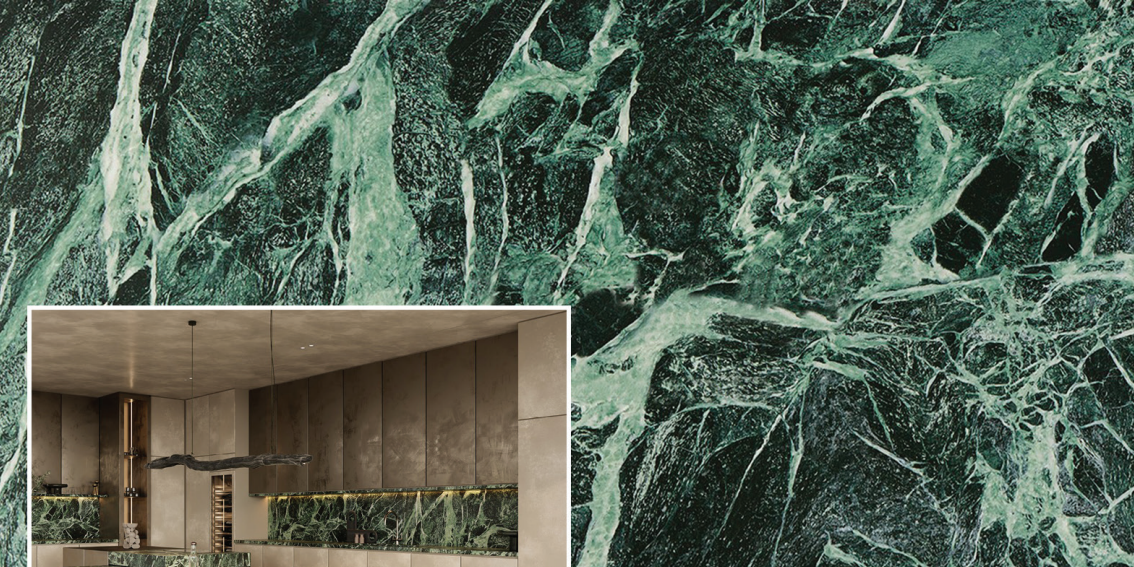

LUTUM
PORCELAIN

Folias (Matt finish)