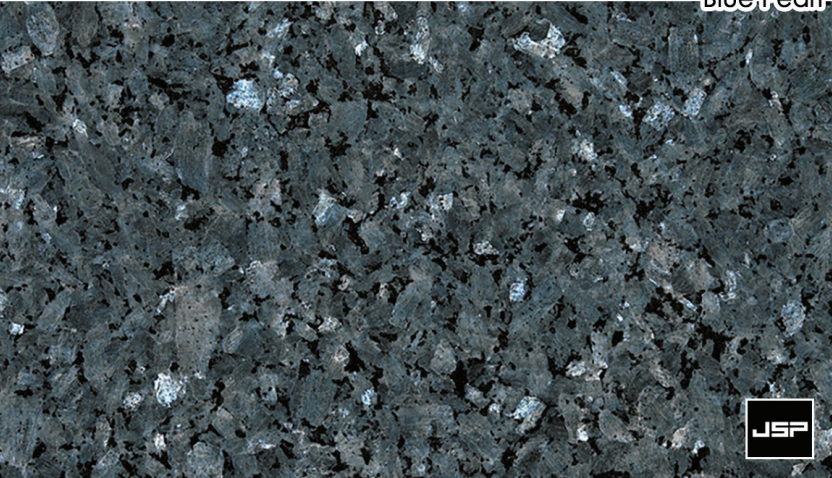

Mystic Grey Satin

Titanium Leather

Titanium Gold Leather

Rudi

RUDI'S CHOICE
NATURAL STONE

••• The Granite Collection

Ivory Pearl

Black Vermont

Rudi

RUDI'S CHOICE
NATURAL STONE

••• The Granite Collection

Blue Pearl

Viscon White

Rudi

RUDI'S CHOICE
NATURAL STONE

••• The Granite Collection