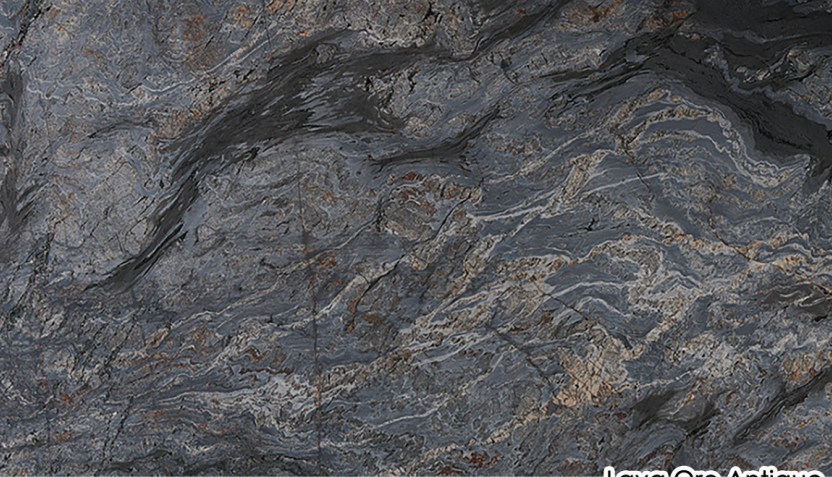

Lava Oro Antique

Rudi

RUDI'S CHOICE
NATURAL STONE

••• The Granite Collection

Giallo Ornamentale