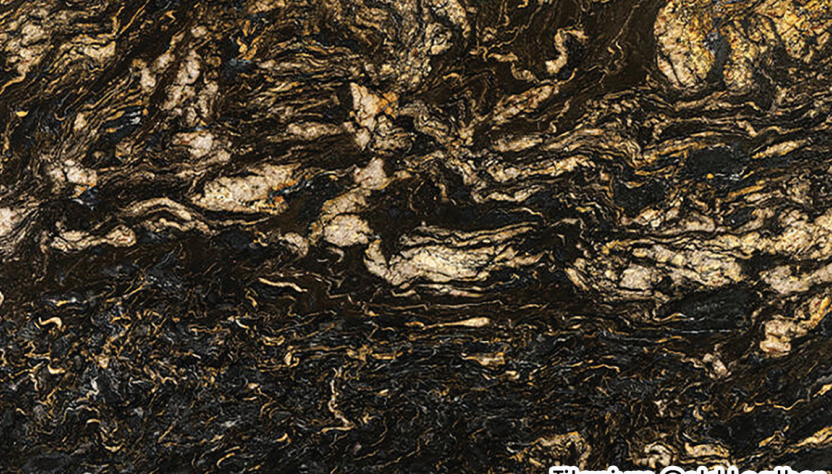

••• The Granite Collection

Vintage Crystal

Lava Oro Antique

Rudi

RUDI'S CHOICE
NATURAL STONE

••• The Granite Collection

Giallo Ornamentale

Autumn Brown

Rudi

RUDI'S CHOICE
NATURAL STONE

• • • The Granite Collection

Ivory White

The logo for Rudi's Choice, featuring the name 'Rudi's' in a stylized, cursive script.

RUDI'S CHOICE
NATURAL STONE

• • • The Granite Collection

Mystic Grey Satin

Titanium Leather

Titanium Gold Leather

Rudi

RUDI'S CHOICE
NATURAL STONE

••• The Granite Collection

Ivory Pearl

Black Vermont