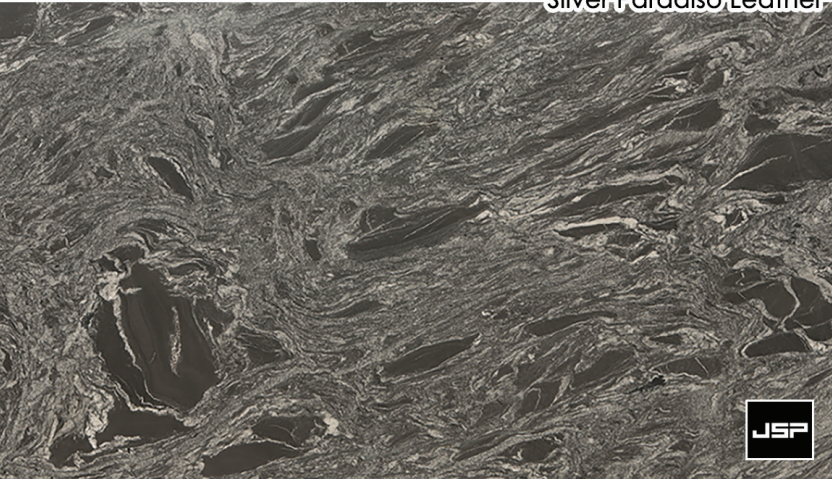

Colonial White

Rudi

RUDI'S CHOICE
NATURAL STONE

••• The Granite Collection

Silver Paradiso Leather